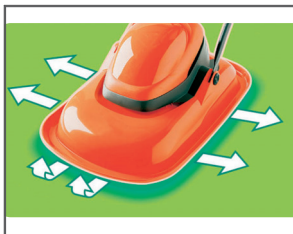

Flymo Turbo 400

Advanced electric hover mower for quick and easy mowing on a cushion of air.

The most powerful non-collecting hover mower in the Flymo range. The Turbo 400 is fitted with a massive 1500W motor making it suitable for medium to large sized gardens. Easy to store and carry this electric hover lawnmower is suitable for all to use.

Turbo 400 - floats on a cushion of air
 Floats on a cushion of air and cuts easily in any direction.

Turbo 400 - Easy to carry
 Easy to carry

Micro Lite - easy to store
 Easy to store

Technical data

Power	1500 W	Gross weight	9.9 kg / 21.83 lbs
Cutting width	40 cm / 15.75 inch	Packaging size, LxWxH	675x530x320 mm / 26.57x20.87x12.6 inch
Cutting height steps	5	Packaging, gross weight	2.4 kg / 5.29 lbs
Cutting height, min-max	15 - 41 mm / 0.59 - 1.61 inch	Sound power level, guaranteed (LWA)	95 dB(A)
Blade type	Metal	Sound pressure level at operators ear	82.7 dB(A)
Cutting height adjustment	Spacers	Vibrations handlebar	1.22 m/s ²
Weight	7.8 kg / 16.53 lbs		