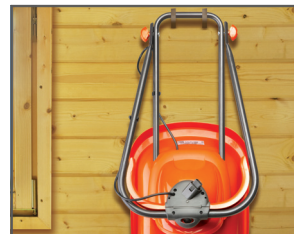

Flymo Turbo 400

Advanced electric hover mower for quick and easy mowing on a cushion of air.

The most powerful non-collecting hover mower in the Flymo range. The Turbo 400 is fitted with a massive 1500W motor making it suitable for medium to large sized gardens. Easy to store and carry this electric hover lawnmower is suitable for all to use.

Turbo 400 - floats on a cushion of air
 Floats on a cushion of air and cuts easily in any direction.

Turbo 400 - Easy to carry
 Easy to carry

Micro Lite - easy to store
 Easy to store

Technical data

Power	1500 W	Gross weight	9.9 kg / 21.83 lbs
Cutting width	40 cm / 15.75 inch	Packaging size, LxWxH	675x530x320 mm / 26.57x20.87x12.6 inch
Cutting height steps	5	Packaging, gross weight	2.4 kg / 5.29 lbs
Cutting height, min-max	15 - 41 mm / 0.59 - 1.61 inch	Sound power level, guaranteed (LWA)	95 dB(A)
Blade type	Metal	Sound pressure level at operators ear	82.7 dB(A)
Cutting height adjustment	Spacers	Vibrations handlebar	1.22 m/s ²
Weight	7.8 kg / 16.53 lbs		